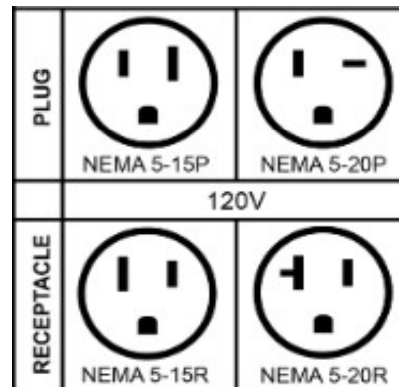

Part Number	Coupler	Coupler Ang	Plug	Plug Ang	AWG	Voltage Rating	Length (mm)	Drawing	Status	Usable with 110V commercial T	Usable with 220V commercial TM?
0000086204	C13	0	5-15P	90	14	125	4500	CORD-P54	Active. <b>Do not use with treadmills!</b>	No	No
0000086205	C19	0	5-15P	90	14	125	4500	CORD-P54	Active.	No	No
0000094429	C19	90	5-20P	0	12	125	4500	CORD-P44	Active.	Yes	No
0000094440	C19	0	5-15P	90	14	125	4500	CORD-P54	Discontinued without replacement.	No	No
0000094856	C19	90	6-20P	90	12	220	3000	CORD-P74	Active.	No	Yes
0000094857	C19	0	5-20P	90	12	125	3000	CORD-P64	Replaced with 1000356655.	Yes	No
1000229192	C19	90	5-20P	90	12	110	3000	CORD-P84	Active.	Yes	No
1000229194	C19	0	5-20P	90	12	125	3000	CORD-P94	Replaced with 1000356655.	Yes	No
1000229198	C19	0	5-20P	90	12	125	3000	CORD-P84	Replaced with 1000356655.	Yes	No
1000356655	C19	0	5-20P	90	12	125	3000	CORD-P14	Active. This is the cord that must be used	Yes	No
002153-C	C19	90	5-20P	0	12	125	3000	TM65-P82	Replaced with 1000356655.	Yes	No
002782-C	C13	90	5-15P	0	14	125	3000	CORD-P04	Active. <b>Do not use with treadmills!</b>	No	No
002787-C	C13	90	5-20P	0	14	125	3000	CORD-P14	Active. <b>Do not use with treadmills!</b>	No	No
061769-B	C13	90	5-20P	90*	14	110*	4500*	CORD-P44	Replaced with 002787-C (*note difference)	No	No
061770-A	C13	90	6-20P	0	14	220	4500	CORD-P44	Active.	No	Yes
066055-A	C19	90	5-20P	0	12	125	4500	CORD-P44	Replaced with 0000094429.	Yes	No
0000094425	C13	0	5-15P	0	18	125	3000	CORD-E34	Active. <b>Do not use with treadmills!</b>	No	No
0000094428	C19	90	5-20P	0	12	125	3000	TM65-P82	Active.	Yes	No
002137-E	C13	90	5-15P	0	16	125	3000	CORD-E14	Active. <b>Not included w/ product - new</b>	No	No
ZMS4008495	C19	90	6-20P	0	12	220	3000	n/a	Active	No	Yes