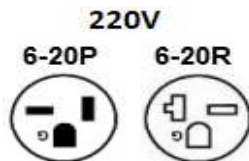

Part Number	Coupler	Coupler Ang	Plug	Plug Ang	AWG	Voltage Rating	Length (mm)	Drawing	Status	Usable with 110V commercial T	Usable with 220V commercial TM?
0000086204	C13	0	5-15P	90	14	125	4500	CORD-P54	Active. <b>Do not use with treadmills!</b>	No	No
0000086205	C19	0	5-15P	90	14	125	4500	CORD-P54	Active.	No	No
0000094429	C19	90	5-20P	0	12	125	4500	CORD-P44	Active.	Yes	No
0000094440	C19	0	5-15P	90	14	125	4500	CORD-P54	Discontinued without replacement.	No	No
0000094856	C19	90	6-20P	90	12	220	3000	CORD-P74	Active.	No	Yes
0000094857	C19	0	5-20P	90	12	125	3000	CORD-P64	Replaced with 1000356655.	Yes	No
1000229192	C19	90	5-20P	90	12	110	3000	CORD-P84	Active.	Yes	No
1000229194	C19	0	5-20P	90	12	125	3000	CORD-P94	Replaced with 1000356655.	Yes	No
1000229198	C19	0	5-20P	90	12	125	3000	CORD-P84	Replaced with 1000356655.	Yes	No
1000356655	C19	0	5-20P	90	12	125	3000	CORD-P14	Active. This is the cord that must be used	Yes	No
002153-C	C19	90	5-20P	0	12	125	3000	TM65-P82	Replaced with 1000356655.	Yes	No
002782-C	C13	90	5-15P	0	14	125	3000	CORD-P04	Active. <b>Do not use with treadmills!</b>	No	No
002787-C	C13	90	5-20P	0	14	125	3000	CORD-P14	Active. <b>Do not use with treadmills!</b>	No	No
061769-B	C13	90	5-20P	90*	14	110*	4500*	CORD-P44	Replaced with 002787-C (*note difference)	No	No
061770-A	C13	90	6-20P	0	14	220	4500	CORD-P44	Active.	No	Yes
066055-A	C19	90	5-20P	0	12	125	4500	CORD-P44	Replaced with 0000094429.	Yes	No
0000094425	C13	0	5-15P	0	18	125	3000	CORD-E34	Active. <b>Do not use with treadmills!</b>	No	No
0000094428	C19	90	5-20P	0	12	125	3000	TM65-P82	Active.	Yes	No
002137-E	C13	90	5-15P	0	16	125	3000	CORD-E14	Active. <b>Not included w/ product - new</b>	No	No
ZMS4008495	C19	90	6-20P	0	12	220	3000	n/a	Active	No	Yes